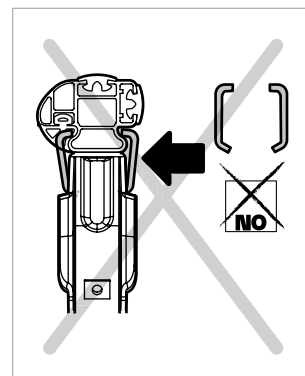

Kargo-Plus series

Alluminio / Aluminium