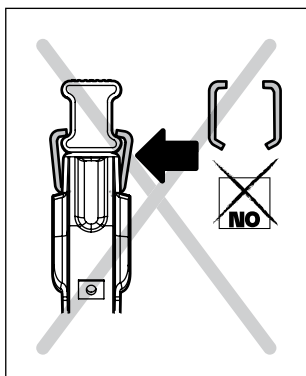

Kargo-Plus series

Alluminio / Aluminium