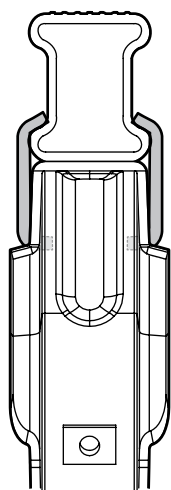

Kargo-Plus series

Alluminio / Aluminium