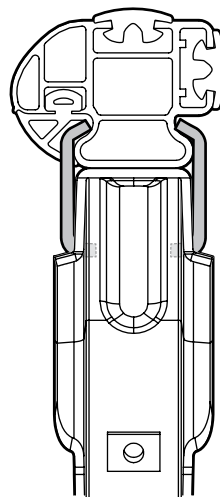

Kargo-Plus series

Alluminio / Aluminium